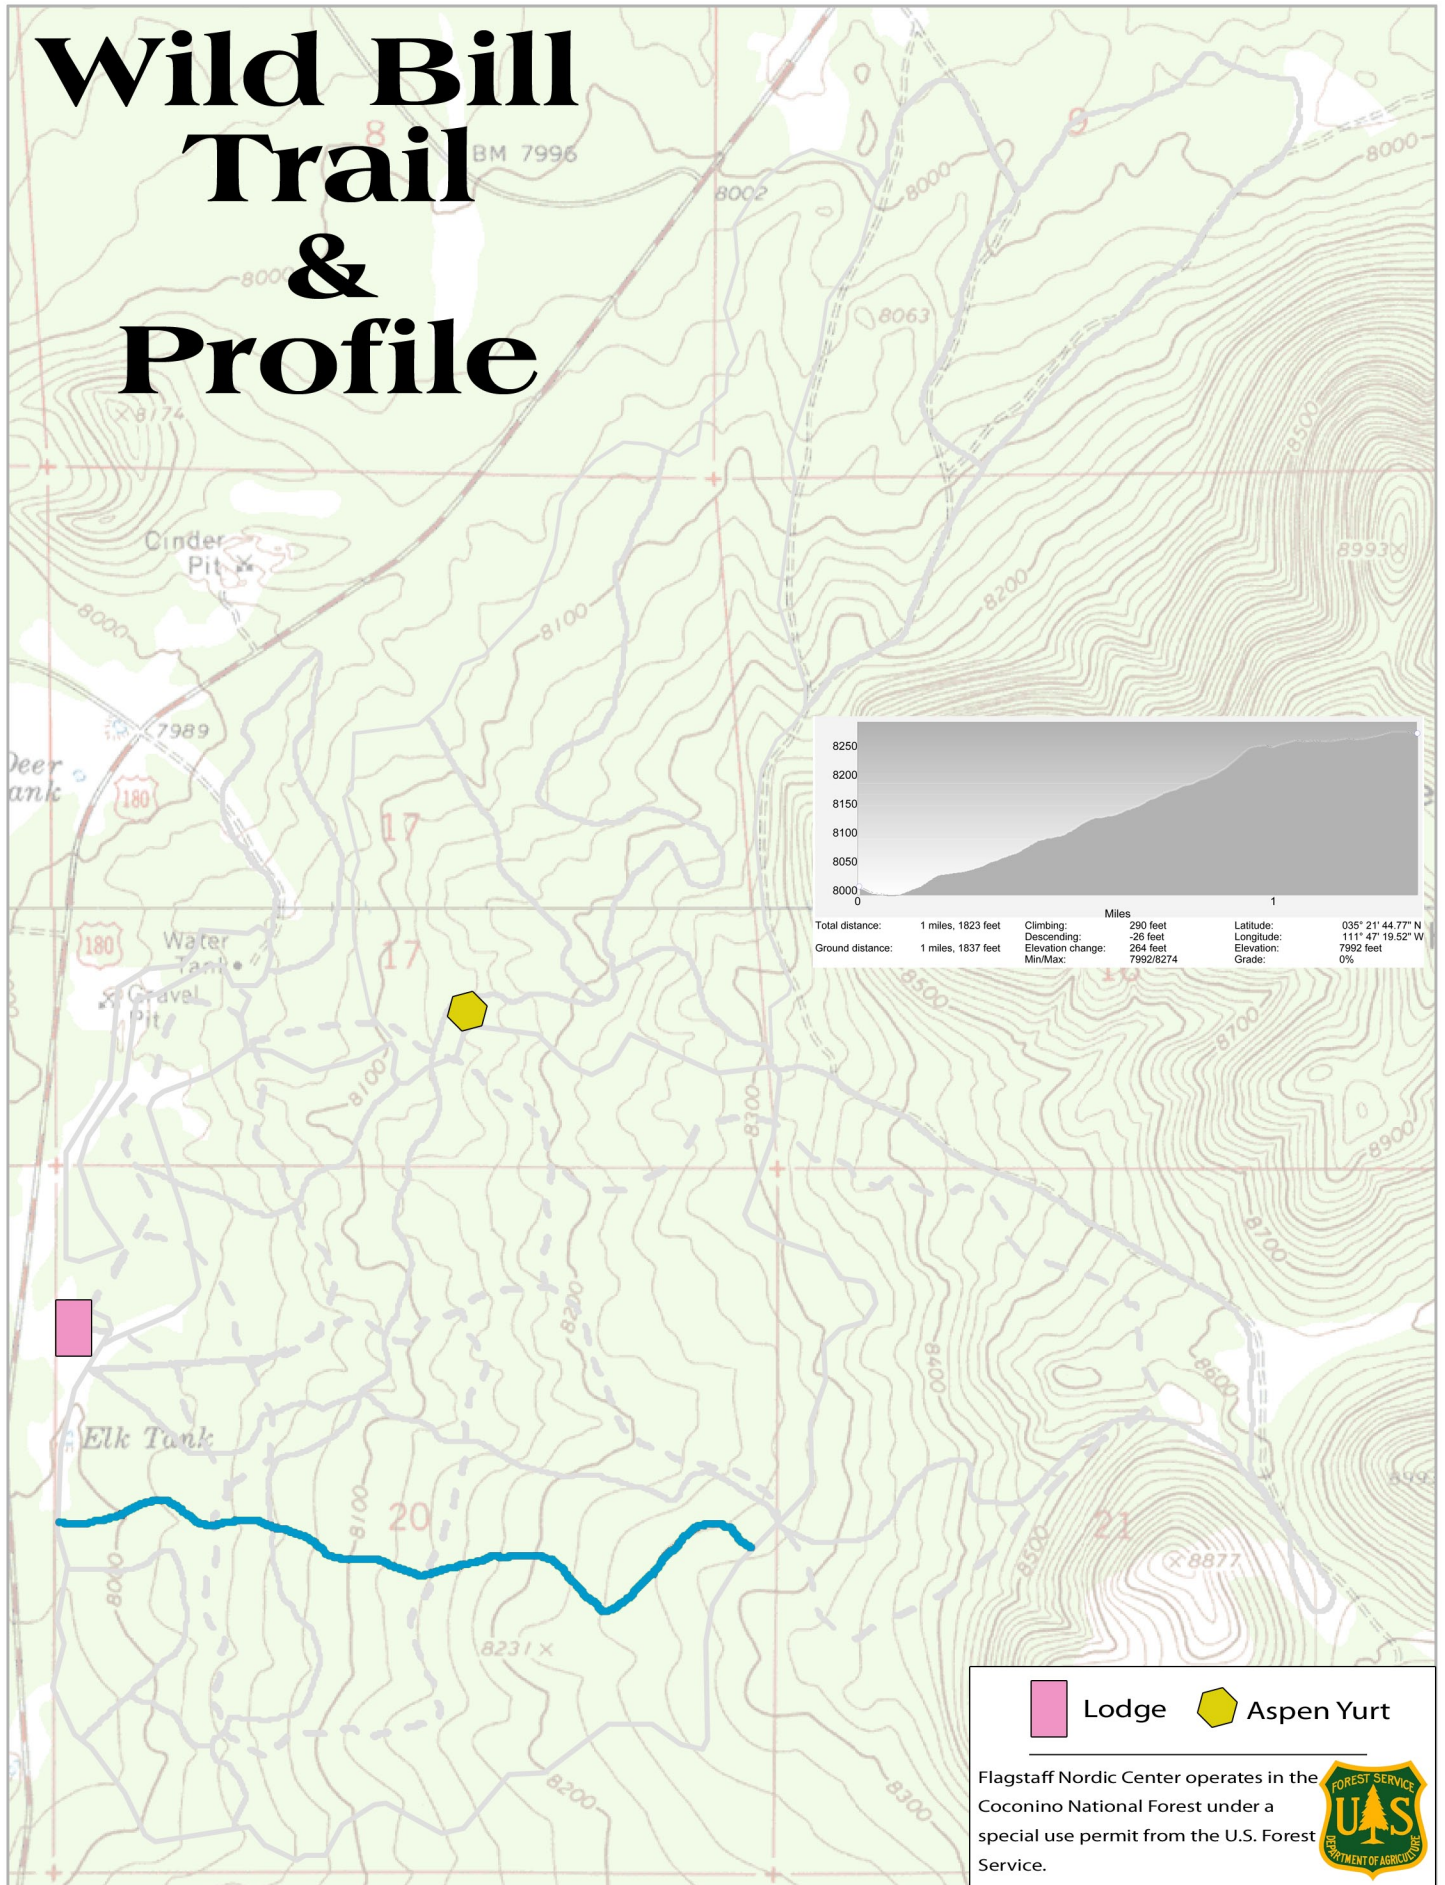

Wild Bill Trail & Profile

Total distance:	1 miles, 1823 feet	Climbing:	290 feet	Latitude:	035° 21' 44.77" N
Ground distance:	1 miles, 1837 feet	Descending:	-26 feet	Longitude:	111° 47' 19.52" W
		Elevation change:	264 feet	Elevation:	7992 feet
		Min/Max:	7992/8274	Grade:	0%