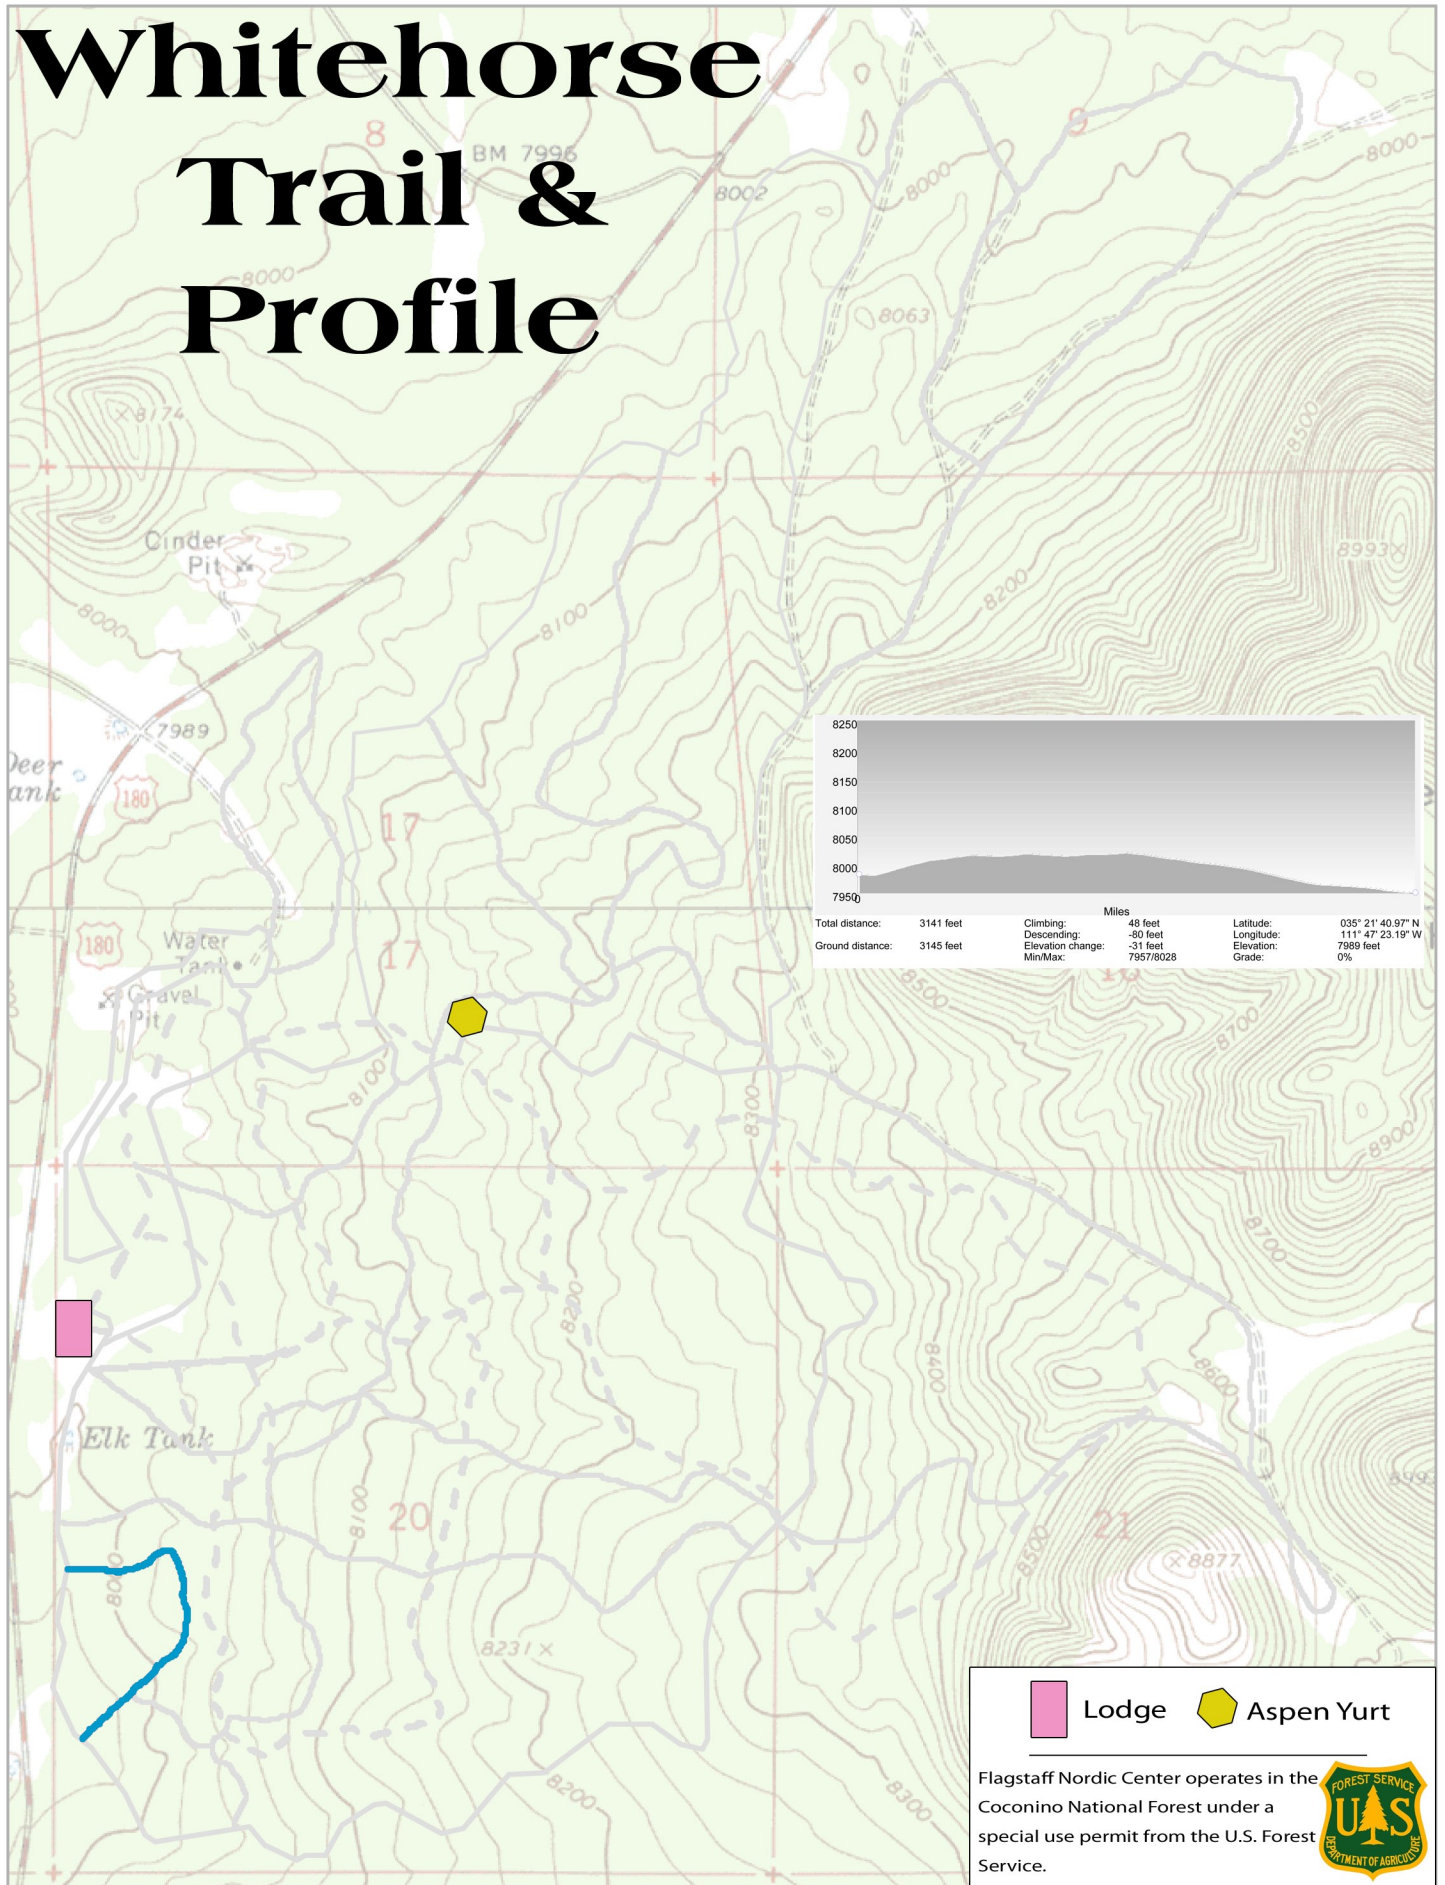

# Whitehorse Trail & Profile

Lodge
  Aspen Yurt

Flagstaff Nordic Center operates in the Coconino National Forest under a special use permit from the U.S. Forest Service.