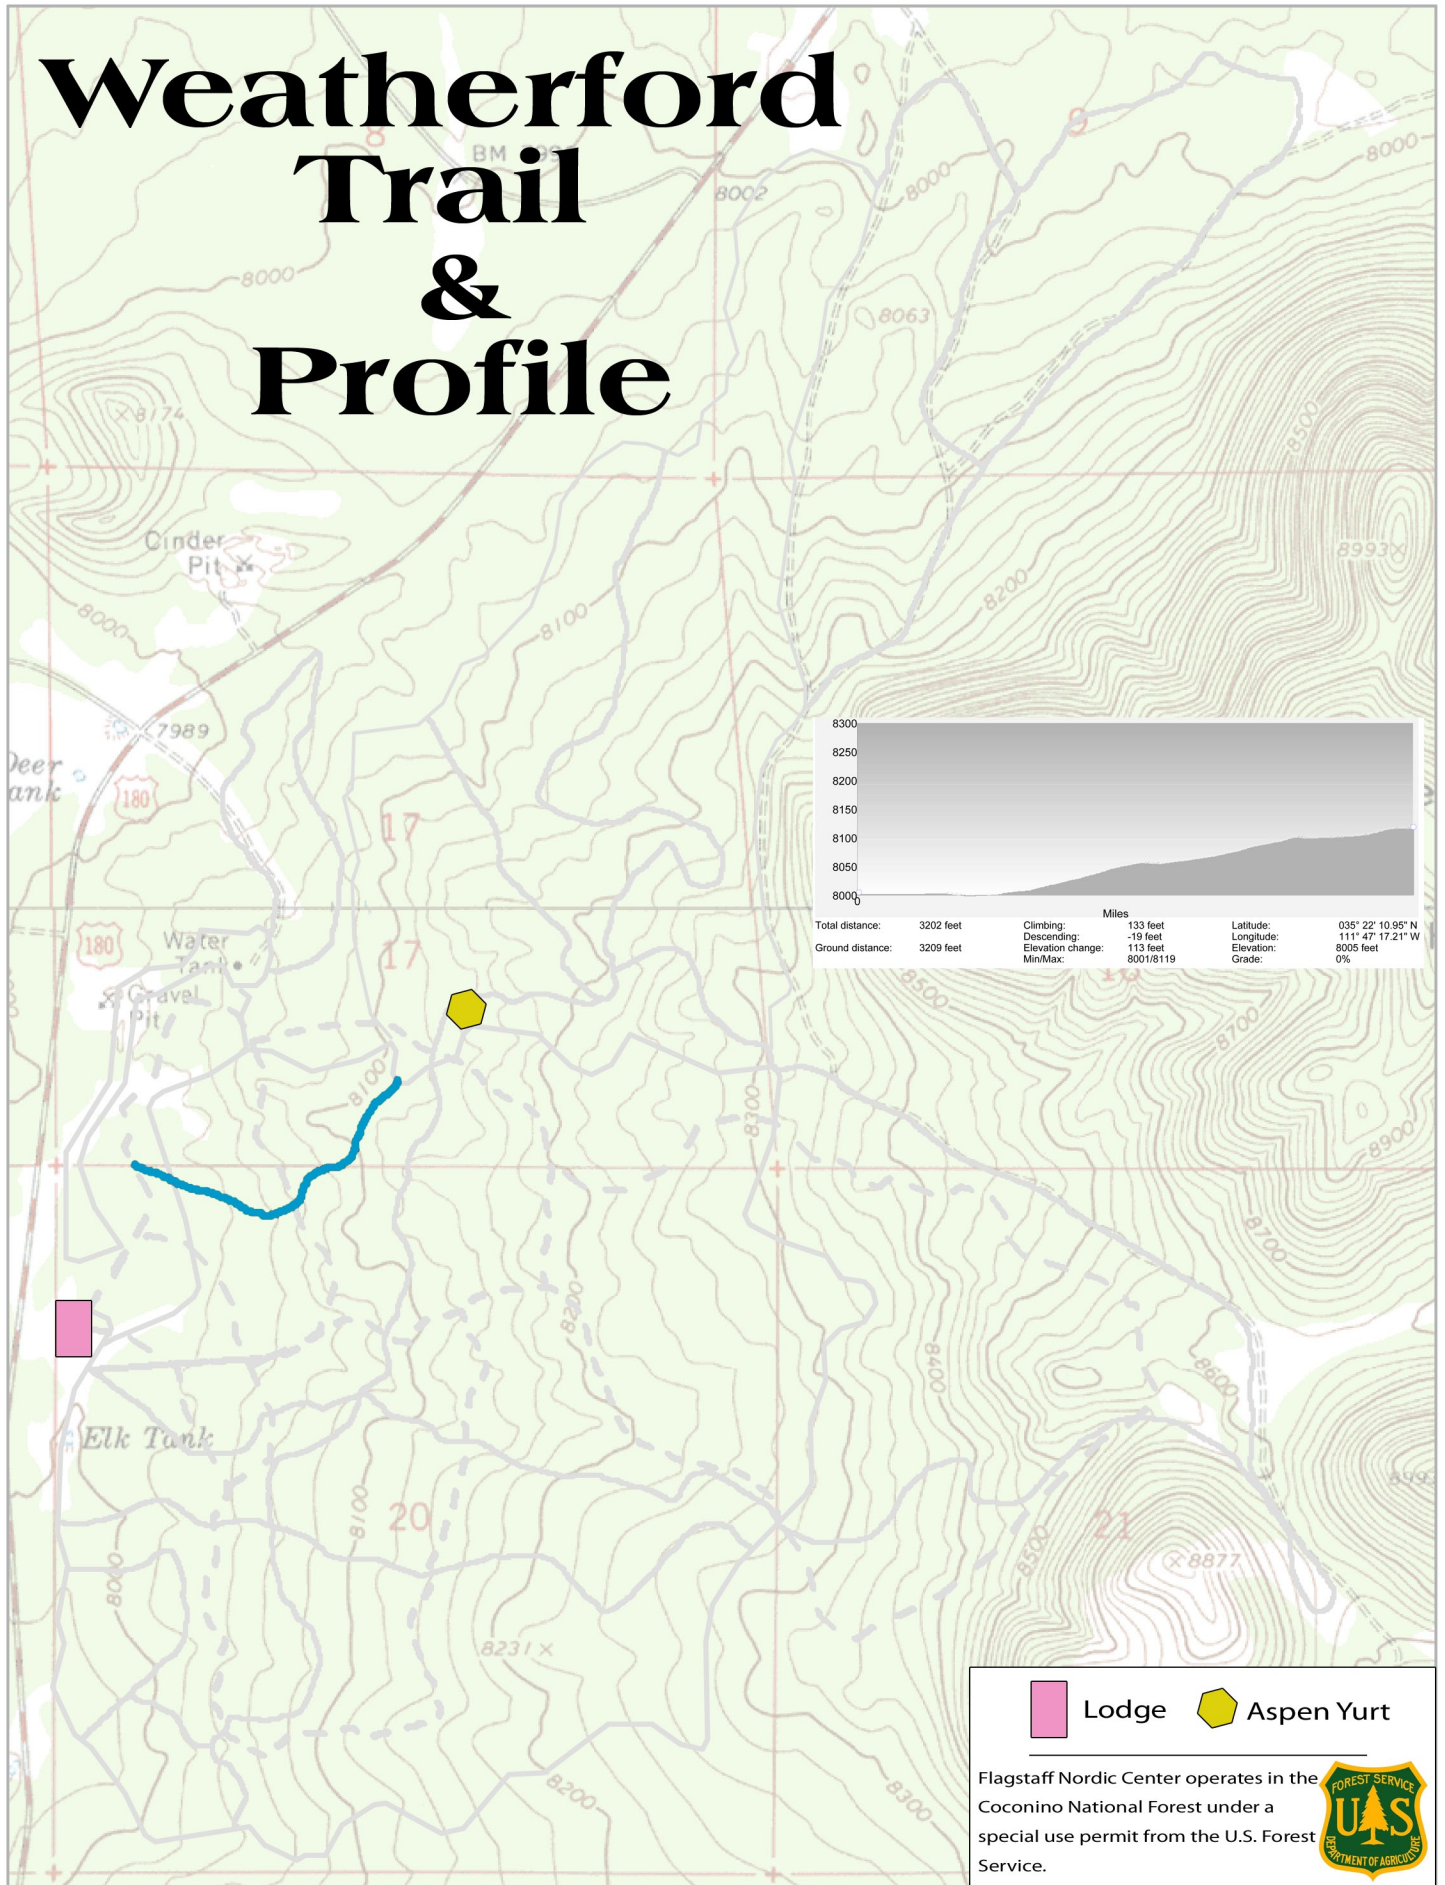

Weatherford Trail & Profile

 Lodge
  Aspen Yurt

Flagstaff Nordic Center operates in the Coconino National Forest under a special use permit from the U.S. Forest Service.