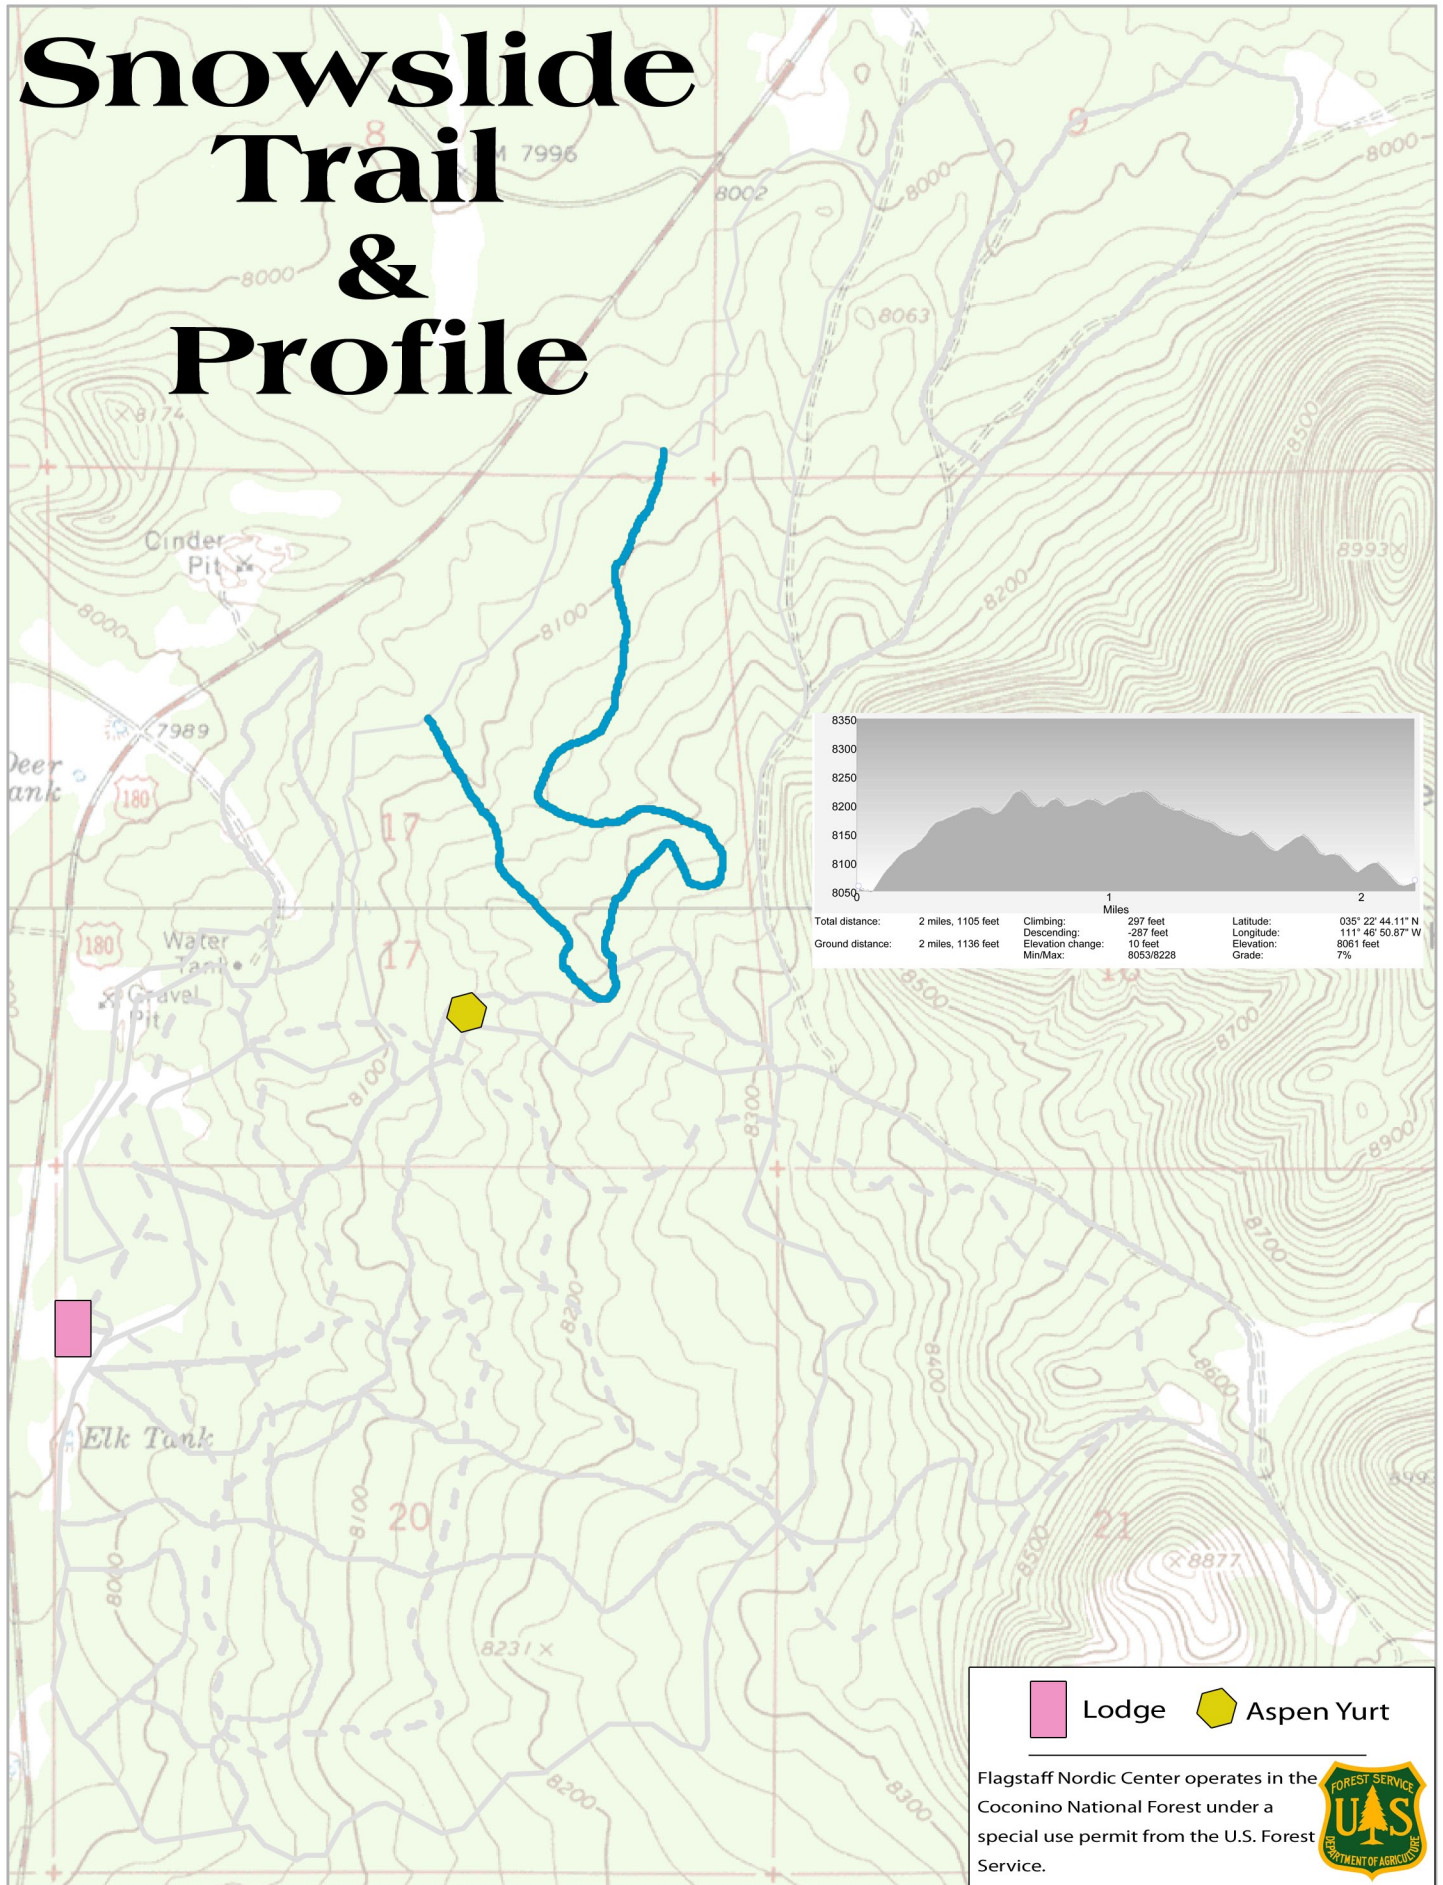

Snowslide Trail & Profile

 Lodge  Aspen Yurt

Flagstaff Nordic Center operates in the Coconino National Forest under a special use permit from the U.S. Forest Service.