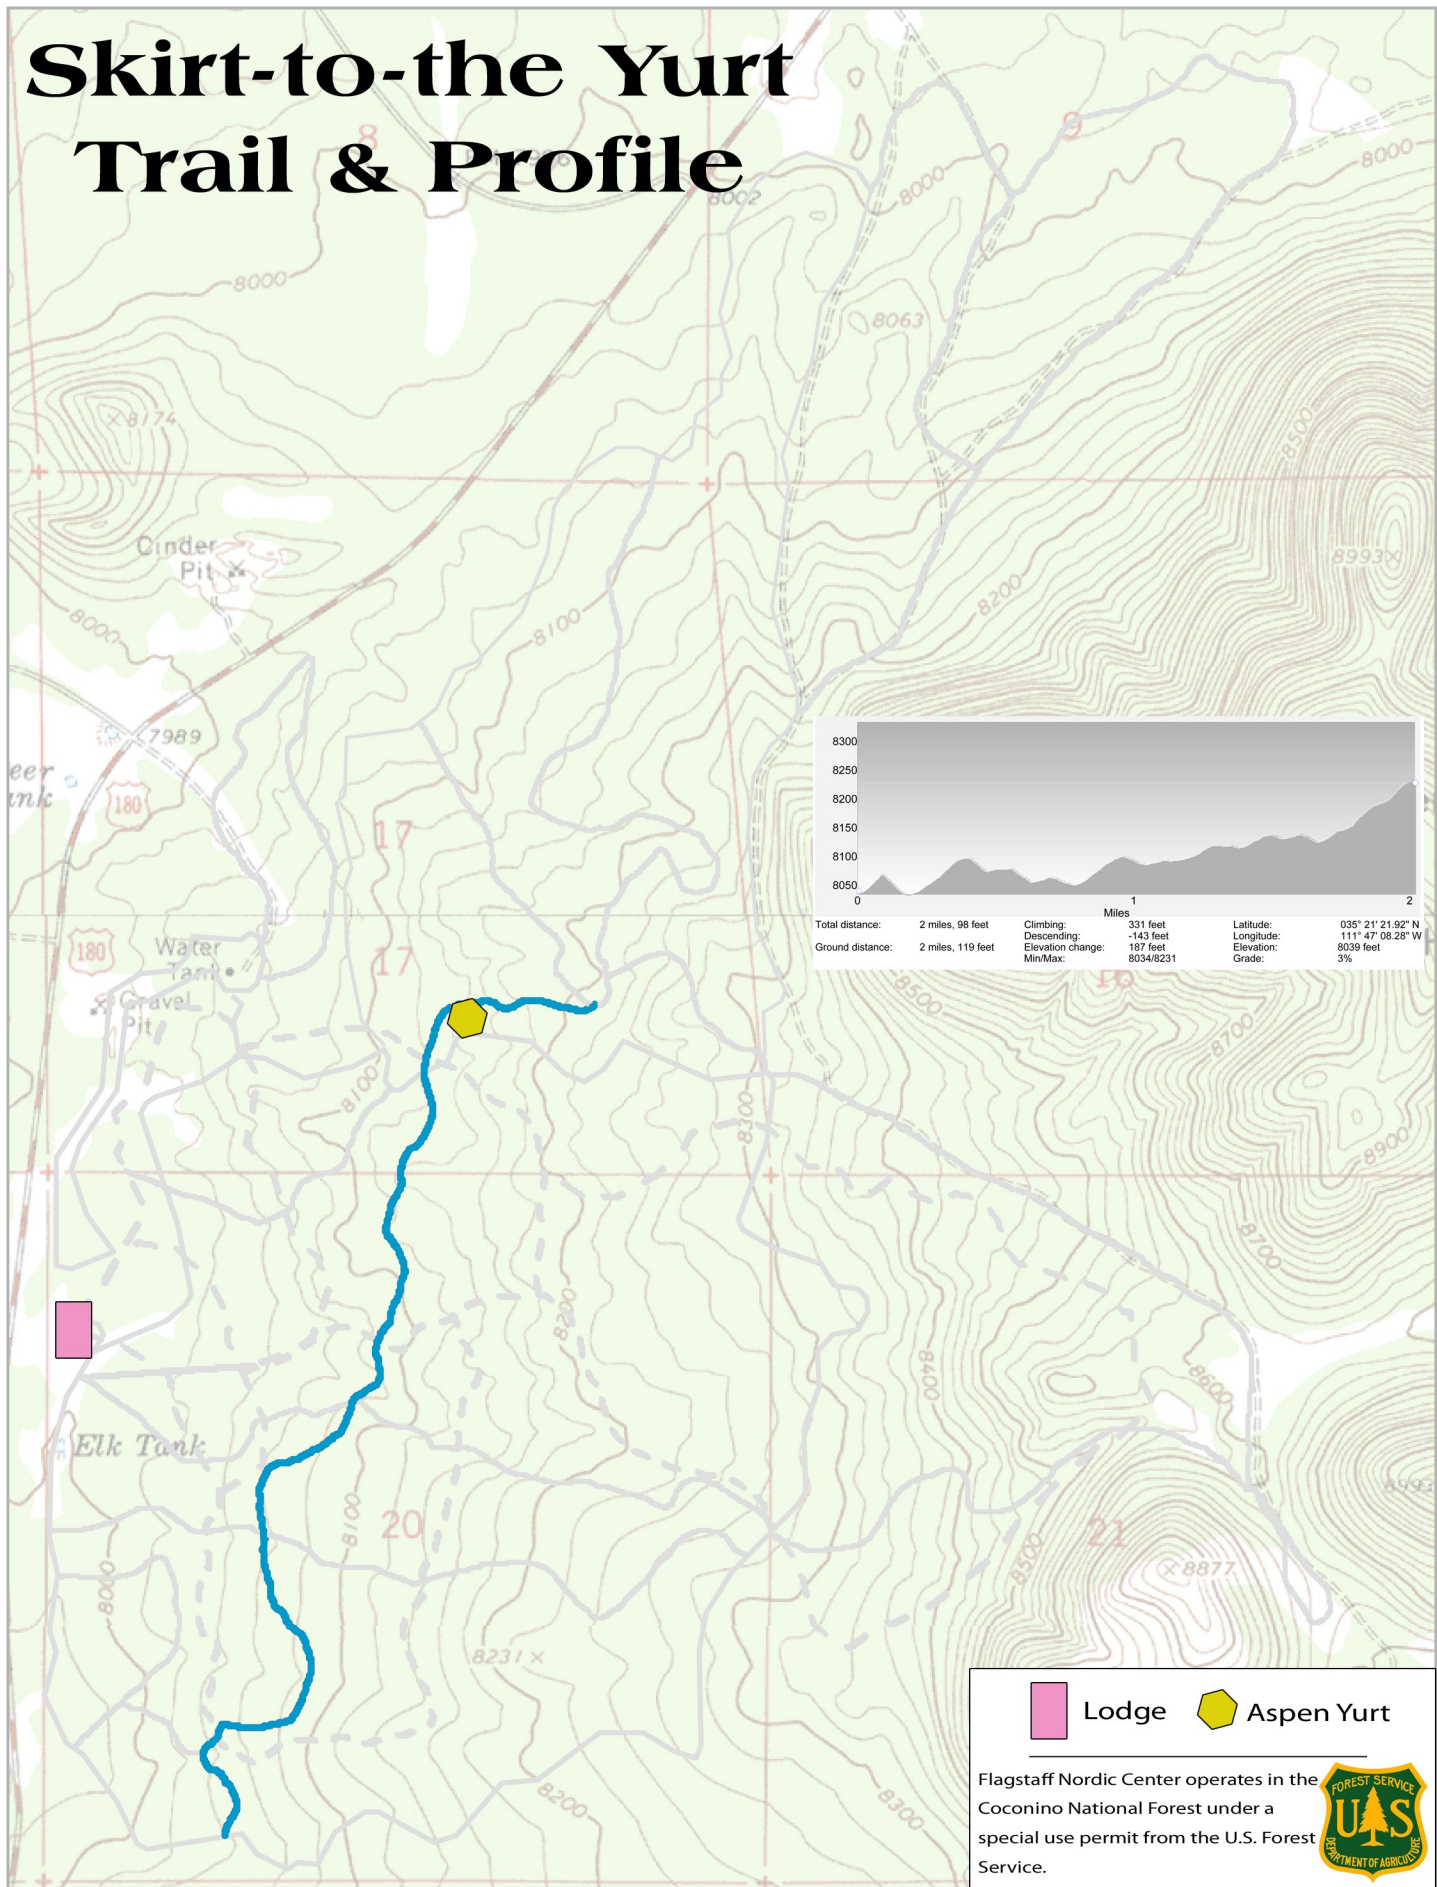

Skirt-to-the Yurt Trail & Profile

 Lodge  Aspen Yurt

Flagstaff Nordic Center operates in the Coconino National Forest under a special use permit from the U.S. Forest Service.