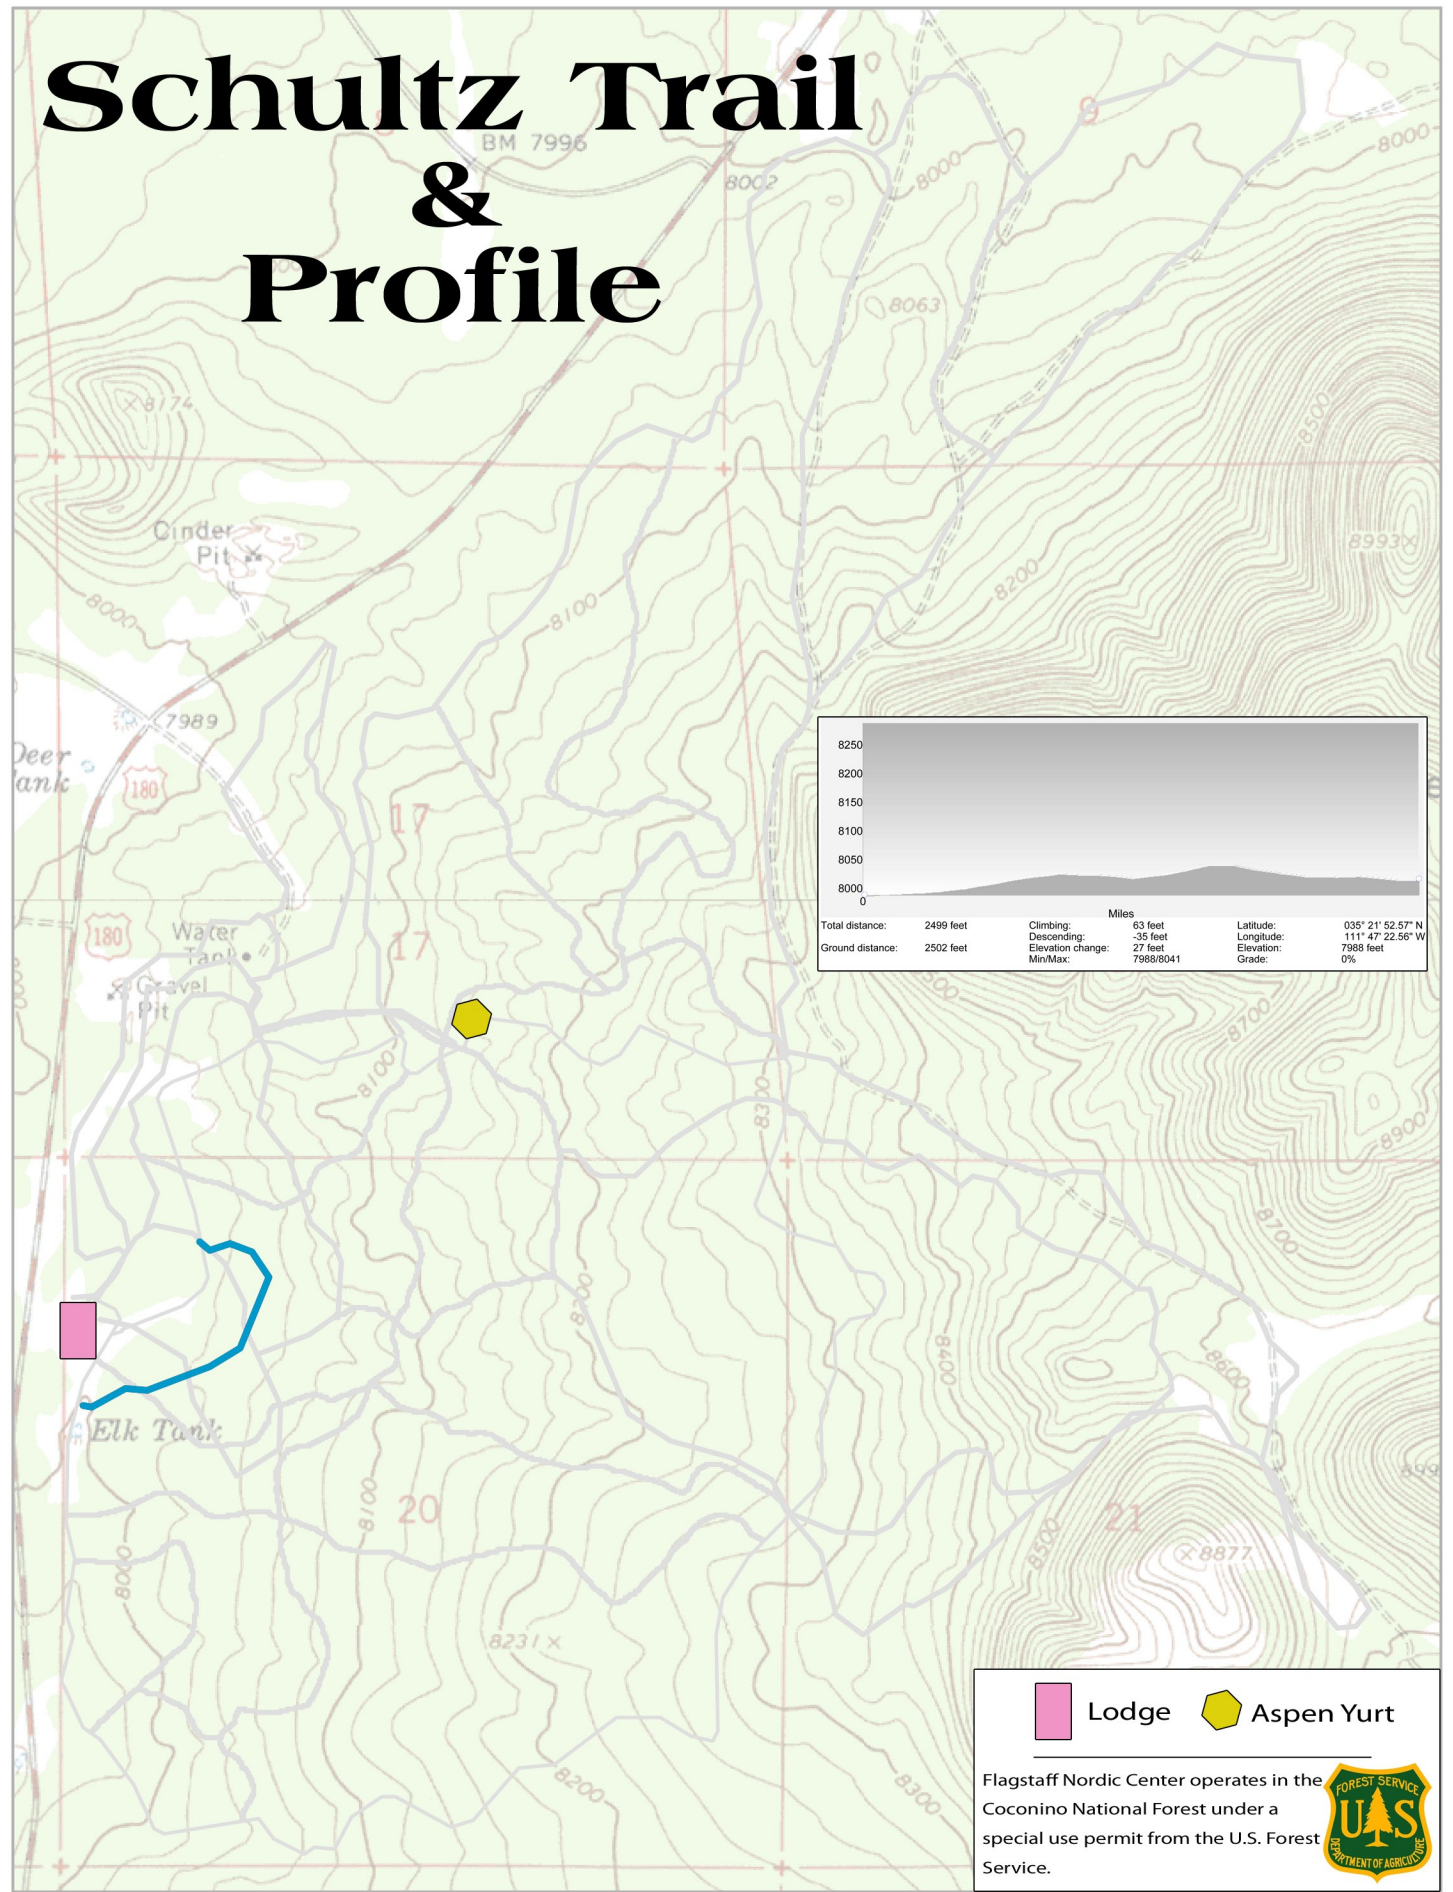

Schultz Trail & Profile

Total distance:	2499 feet	Climbing:	63 feet	Latitude:	035° 21' 52.57" N
Ground distance:	2502 feet	Descending:	-35 feet	Longitude:	111° 47' 22.56" W
		Elevation change:	27 feet	Elevation:	7988 feet
		Min/Max:	7989/8041	Grade:	0%