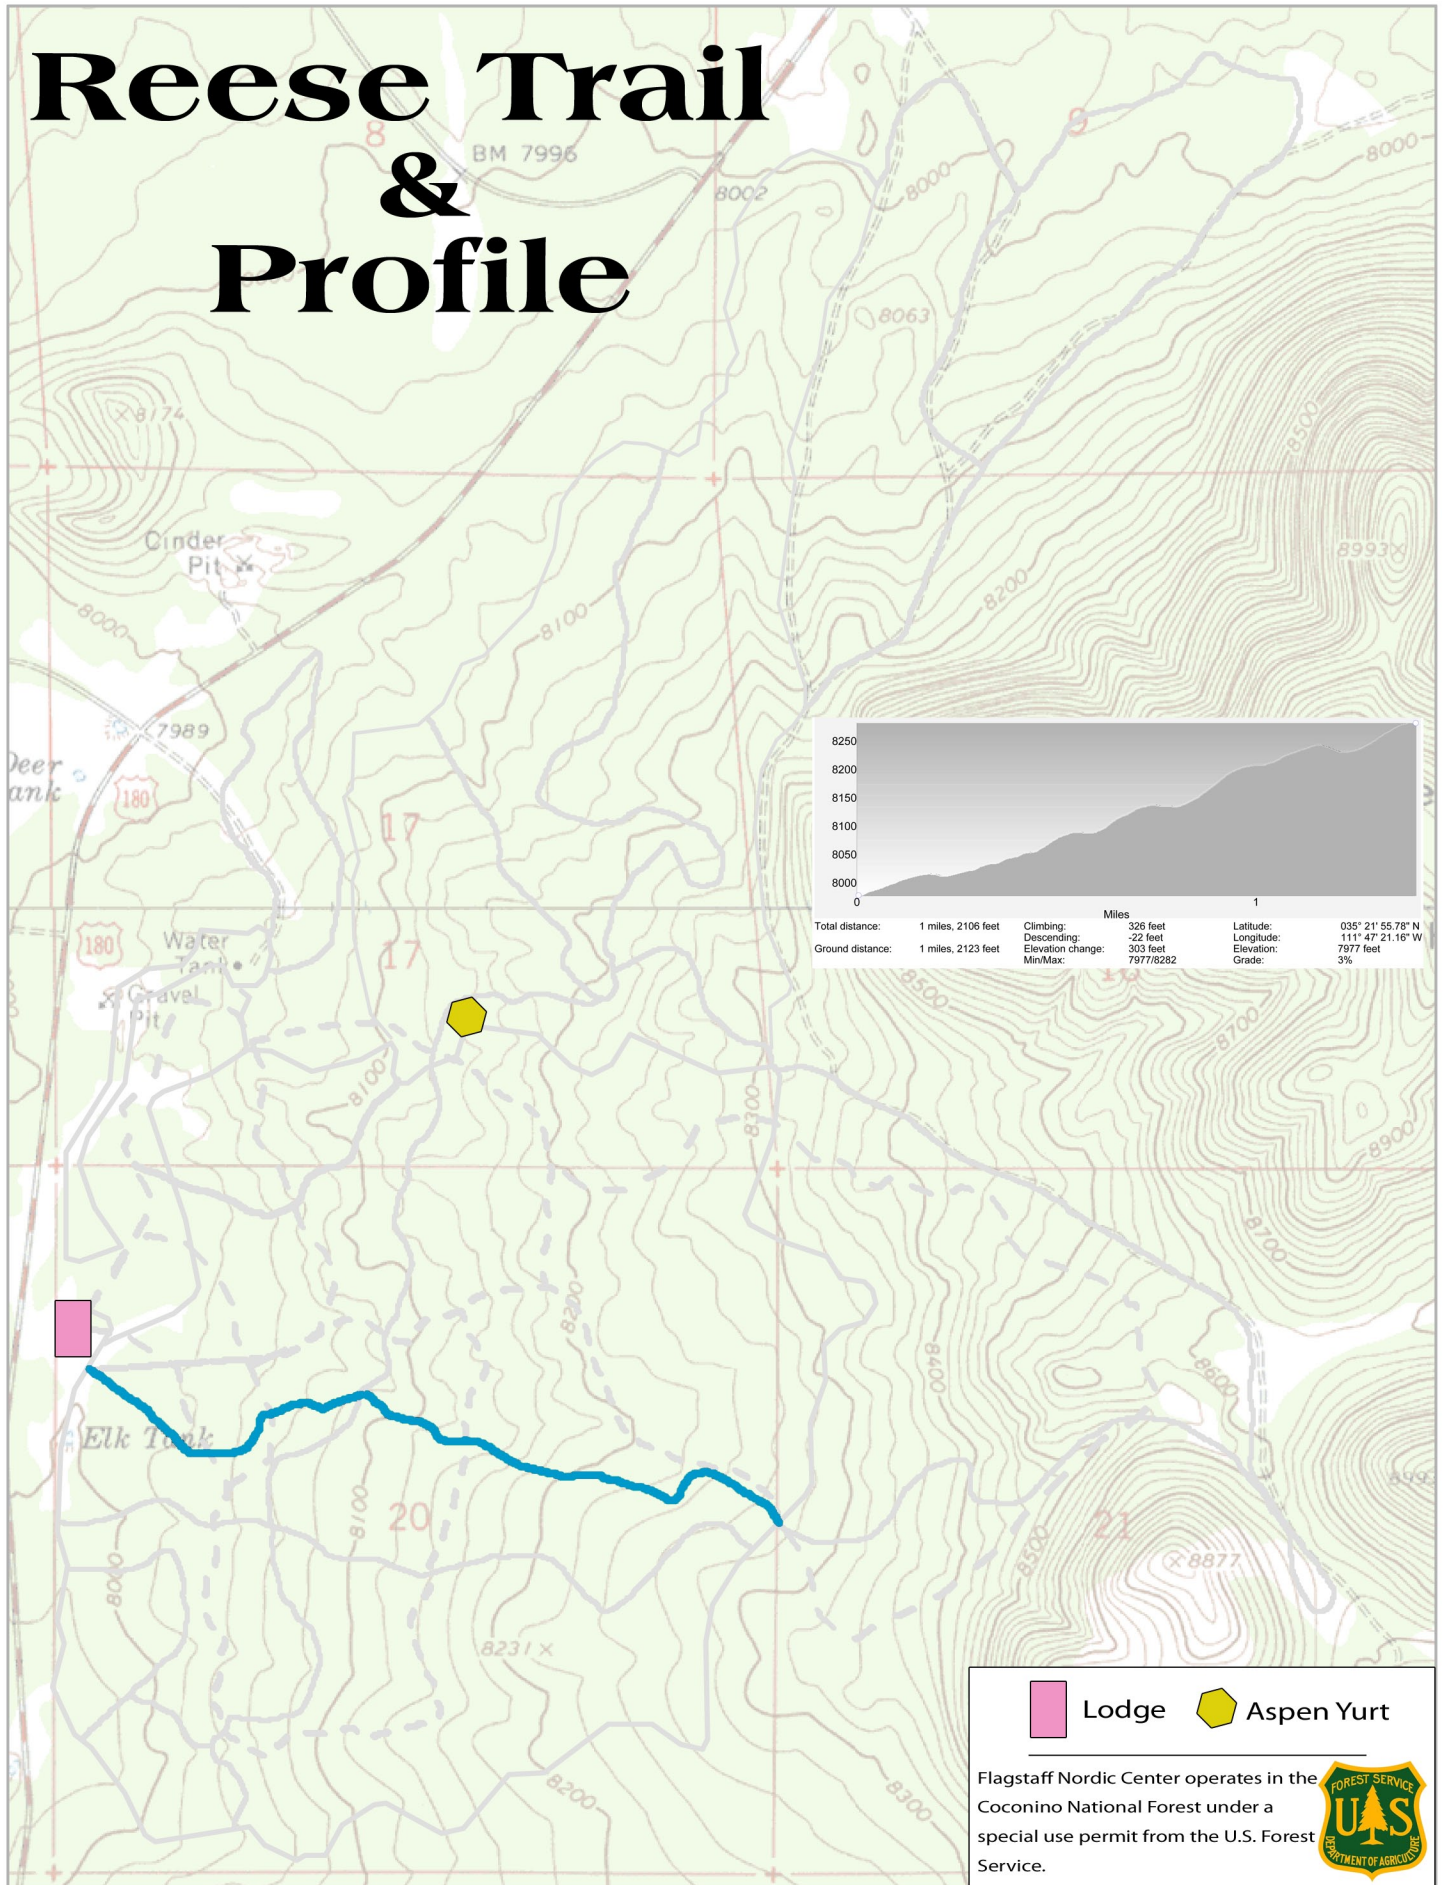

Reese Trail & Profile

 Lodge  Aspen Yurt

Flagstaff Nordic Center operates in the Coconino National Forest under a special use permit from the U.S. Forest Service.