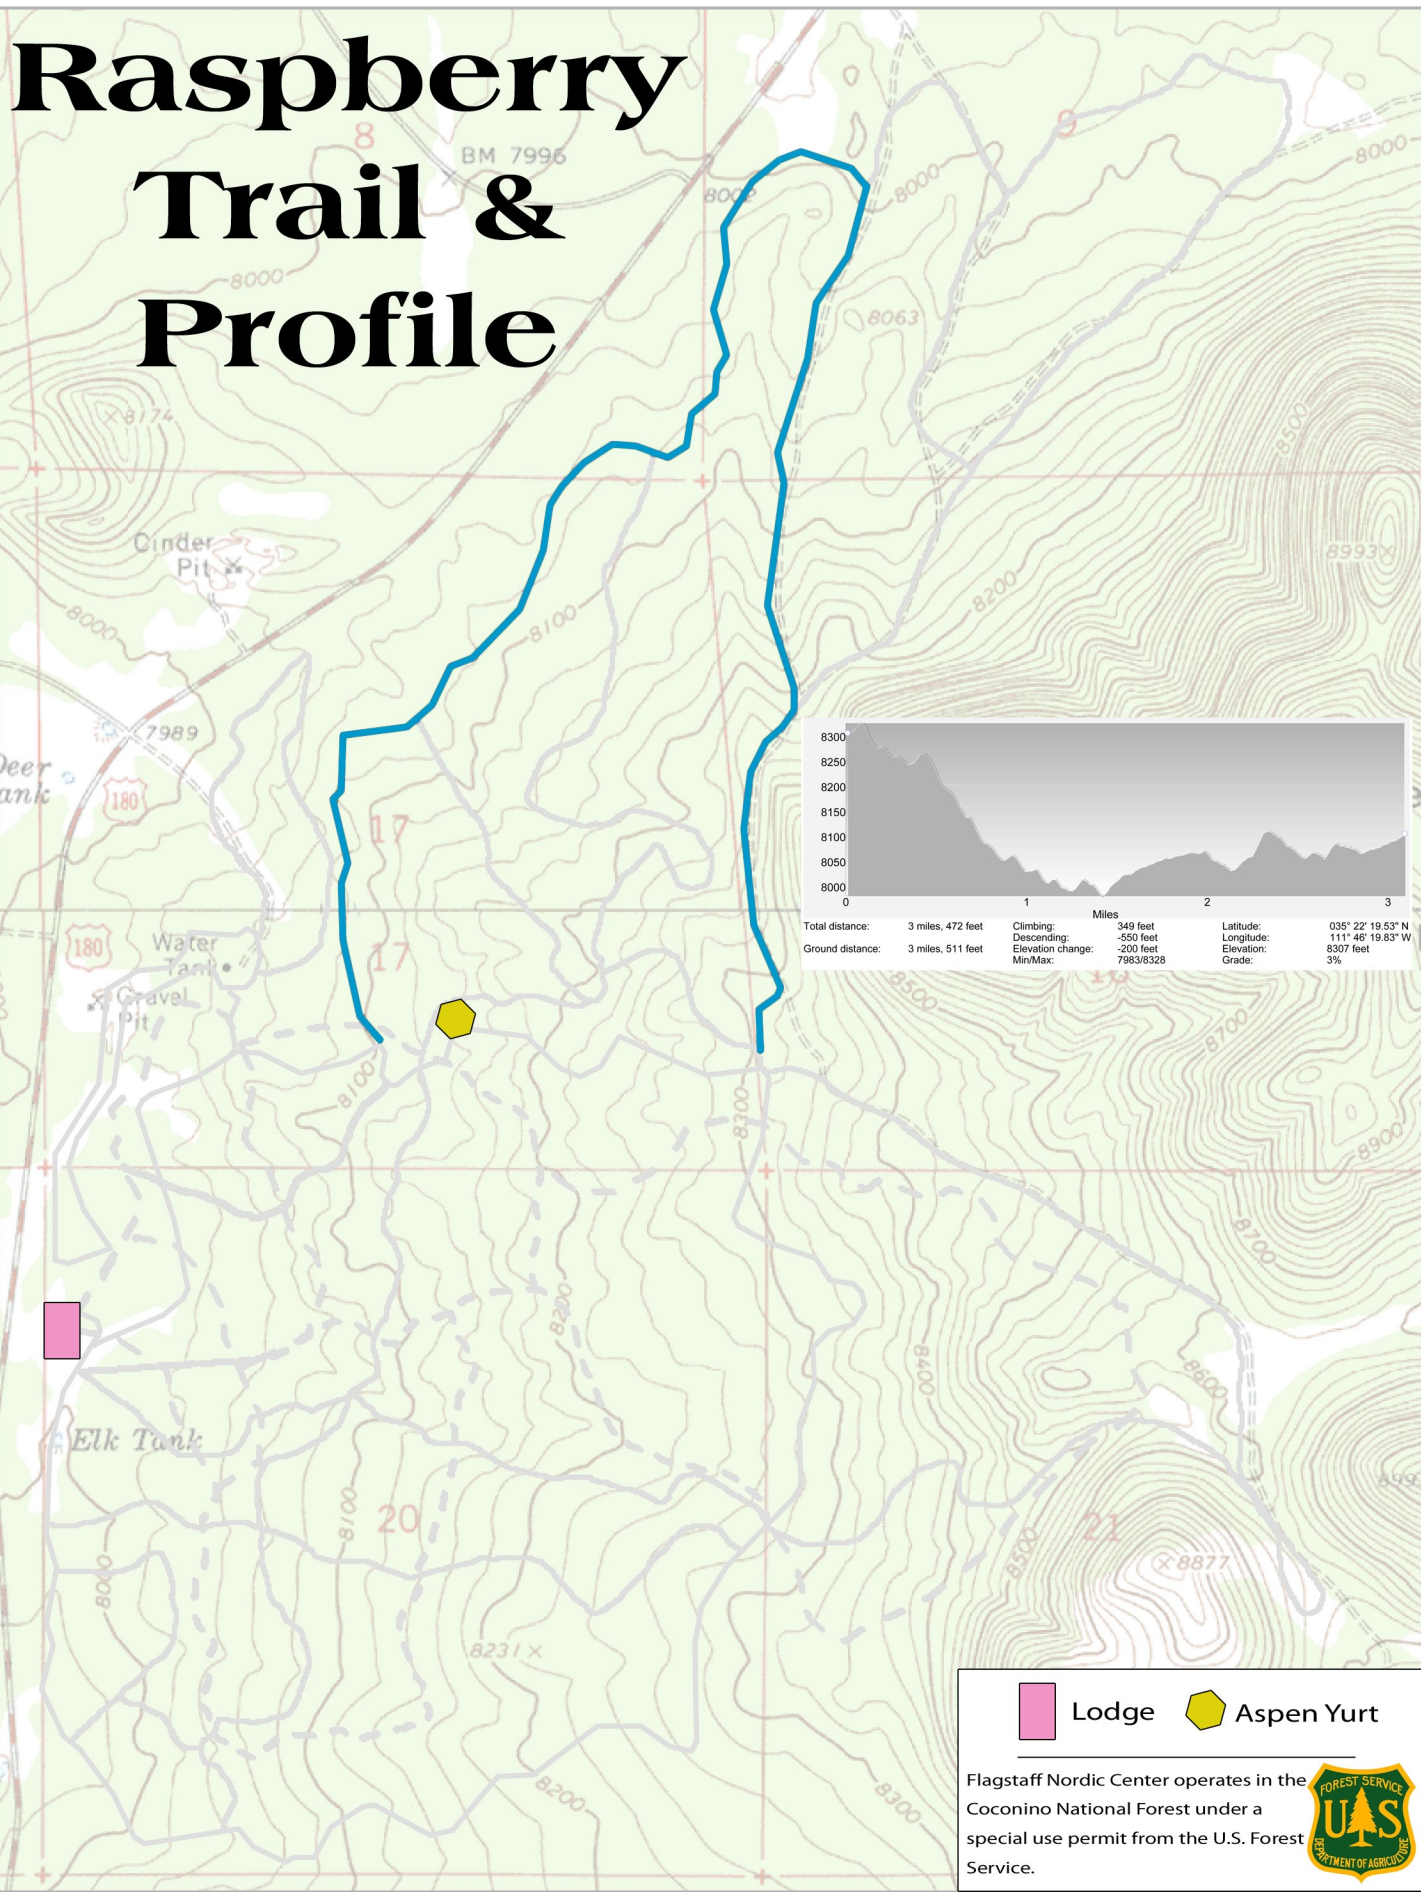

# Raspberry Trail & Profile

Total distance:	3 miles, 472 feet	Climbing:	349 feet	Latitude:	035° 22' 19.53" N
Ground distance:	3 miles, 511 feet	Descending:	-550 feet	Longitude:	111° 46' 19.83" W
		Elevation change:	-200 feet	Elevation:	8307 feet
		Min/Max:	7983/8328	Grade:	3%