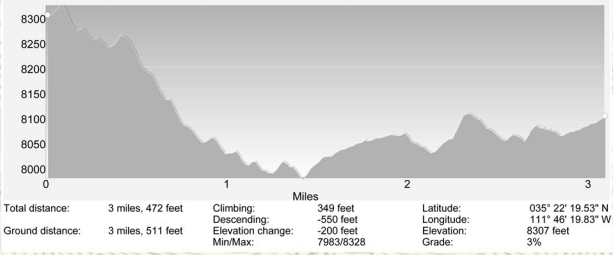

# Raspberry Trail & Profile

Total distance:	3 miles, 472 feet	Climbing:	349 feet	Latitude:	035° 22' 19.53" N
Ground distance:	3 miles, 511 feet	Descending:	-550 feet	Longitude:	111° 46' 19.83" W
		Elevation change:	-200 feet	Elevation:	8307 feet
		Min/Max:	7983/8328	Grade:	3%