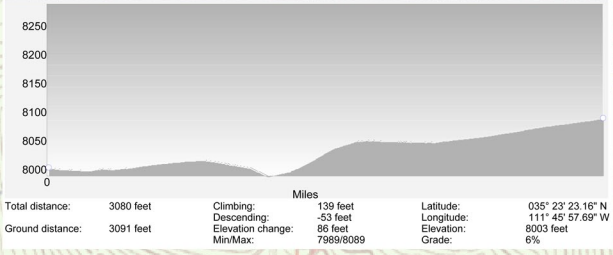

Little Wing Trail & Profile

- Lodge
- Aspen Yurt

Flagstaff Nordic Center operates in the Coconino National Forest under a special use permit from the U.S. Forest Service.