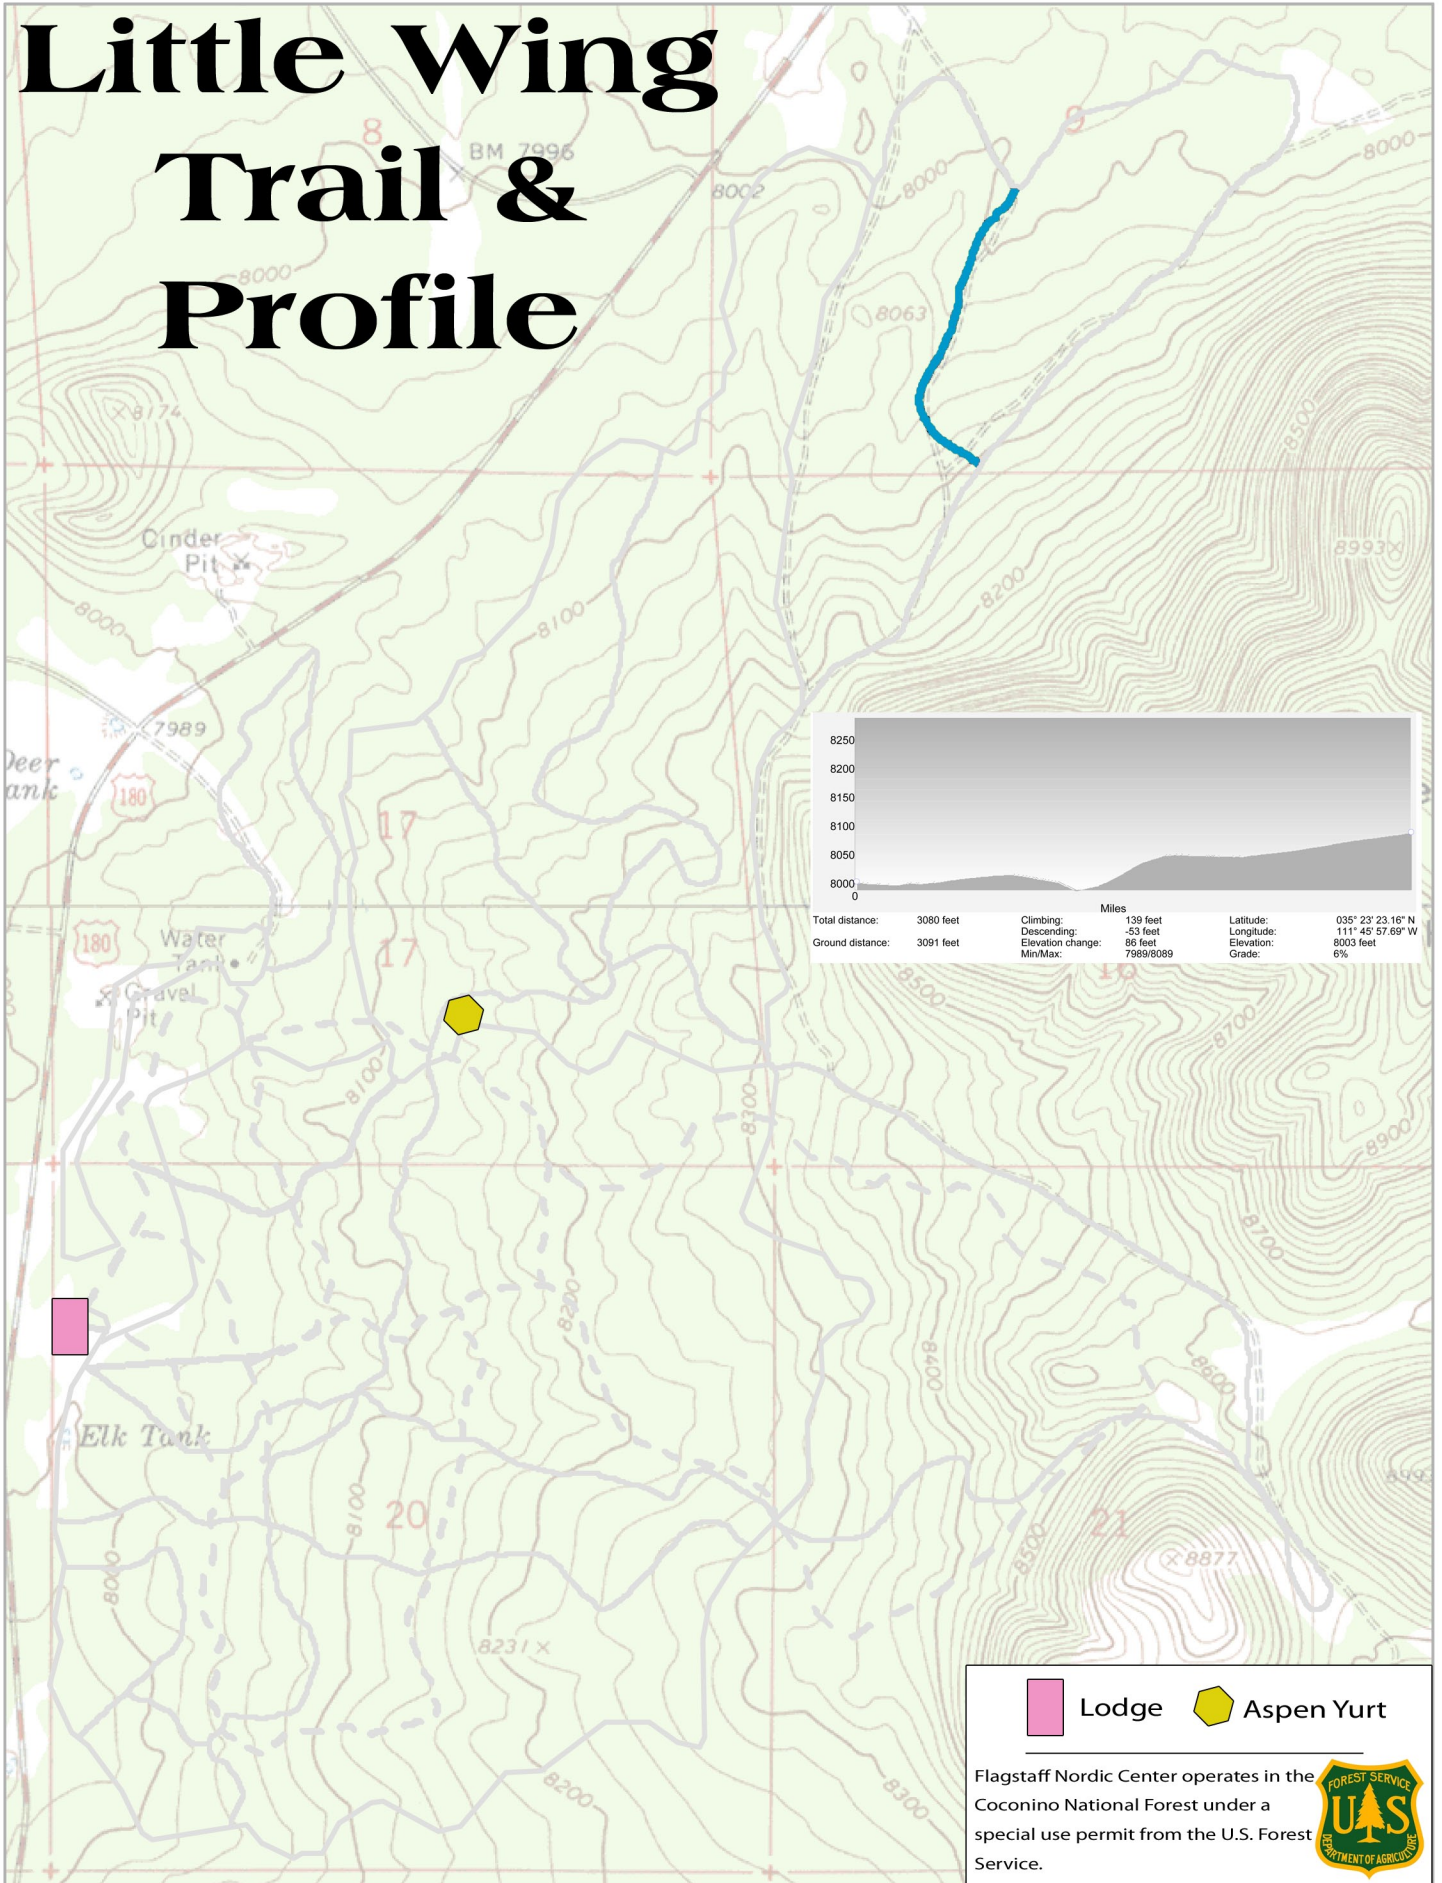

Little Wing Trail & Profile

- Lodge
- Aspen Yurt

Flagstaff Nordic Center operates in the Coconino National Forest under a special use permit from the U.S. Forest Service.