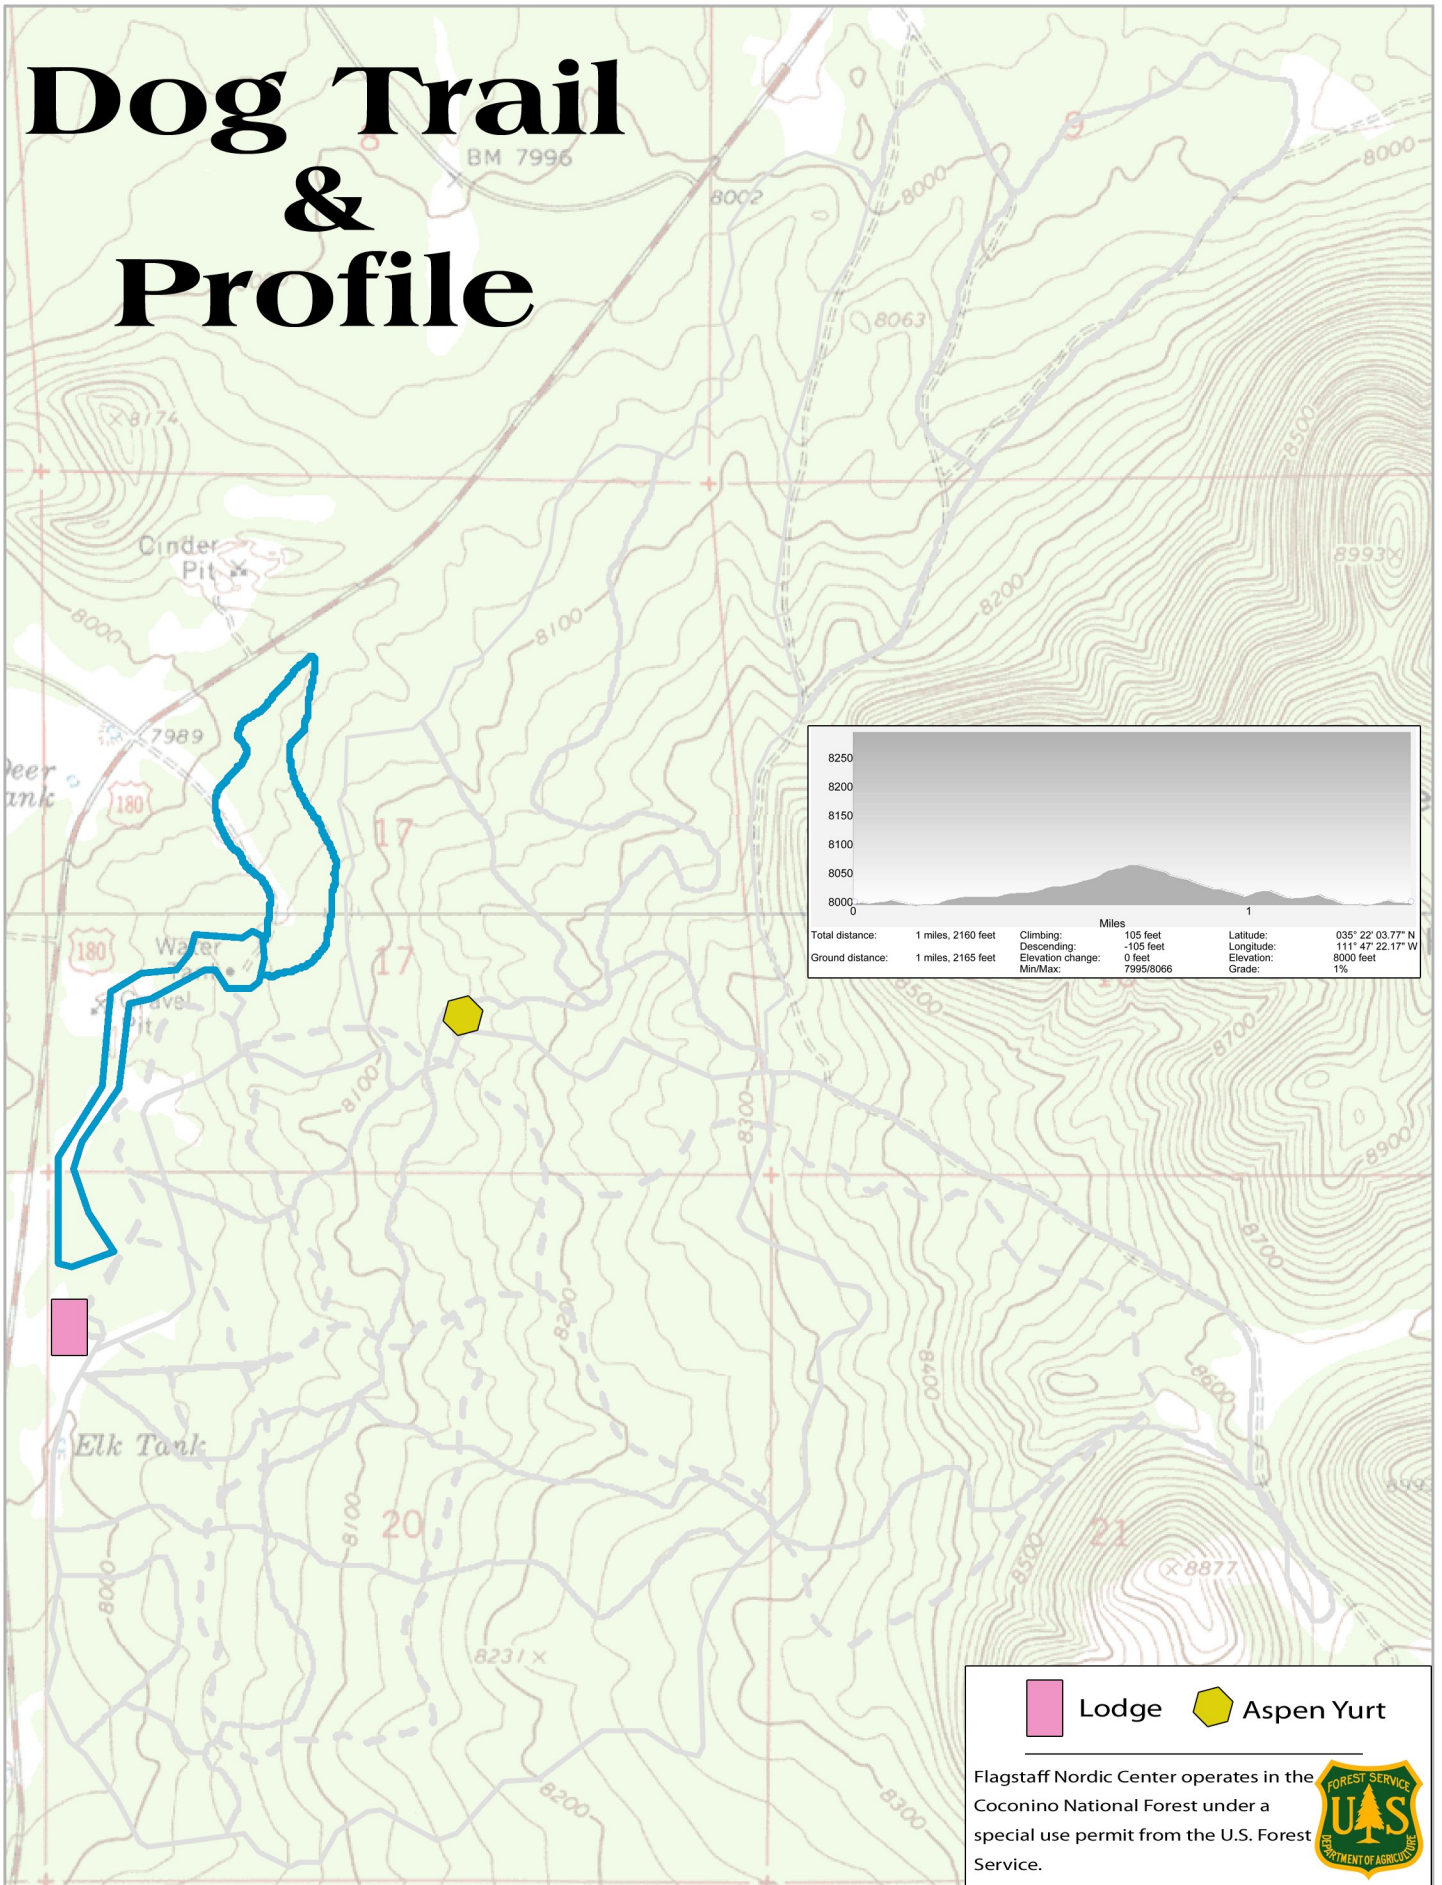

# Dog Trail & Profile

 Lodge
  Aspen Yurt

Flagstaff Nordic Center operates in the Coconino National Forest under a special use permit from the U.S. Forest Service.
 